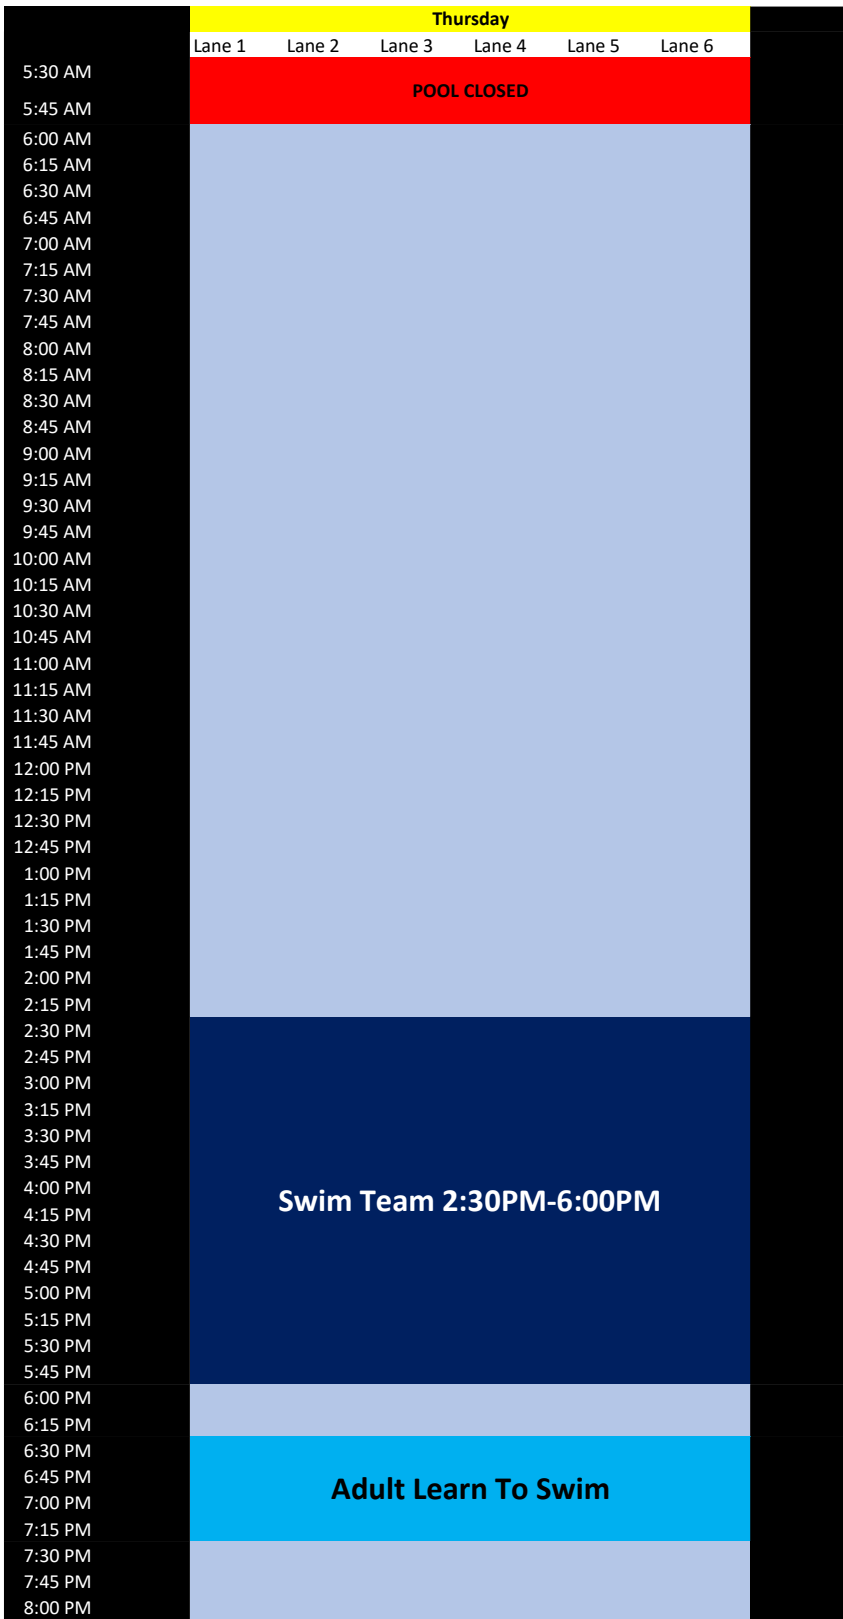

Wednesday

Time	Lanes Available
6:00AM-7:00AM	6
7:00AM-7:45AM	4
7:45AM-2:15PM	6
2:15PM-6:00PM	0
6:00PM-8:00PM	6

Thursday

Time	Lanes Available
6:00AM-2:15PM	6
2:15PM-6:00PM	0
6:00PM-6:30PM	6
6:30PM-7:30PM	0
7:30PM-8:00PM	6

	Friday					
	Lane 1	Lane 2	Lane 3	Lane 4	Lane 5	Lane 6
5:30 AM						
5:45 AM						
6:00 AM						
6:15 AM						
6:30 AM						
6:45 AM						
7:00 AM						
7:15 AM						
7:30 AM						
7:45 AM						
8:00 AM						
8:15 AM						
8:30 AM						
8:45 AM						
9:00 AM						
9:15 AM						
9:30 AM						
9:45 AM						
10:00 AM						
10:15 AM						
10:30 AM						
10:45 AM						
11:00 AM						
11:15 AM						
11:30 AM						
11:45 AM						
12:00 PM						
12:15 PM						
12:30 PM						
12:45 PM						
1:00 PM						
1:15 PM						
1:30 PM						
1:45 PM						
2:00 PM						
2:15 PM						
2:30 PM						
2:45 PM						
3:00 PM						
3:15 PM						
3:30 PM						
3:45 PM						
4:00 PM						
4:15 PM						
4:30 PM						
4:45 PM						
5:00 PM						
5:15 PM						
5:30 PM						
5:45 PM						
6:00 PM						
6:15 PM						
6:30 PM						
6:45 PM						
7:00 PM						
7:15 PM						
7:30 PM						
7:45 PM						
8:00 PM						

Sunday

Lane 1 Lane 2 Lane 3 Lane 4 Lane 5 Lane 6

5:30 AM
5:45 AM
6:00 AM
6:15 AM
6:30 AM
6:45 AM
7:00 AM
7:15 AM
7:30 AM
7:45 AM
8:00 AM
8:15 AM
8:30 AM
8:45 AM
9:00 AM
9:15 AM
9:30 AM
9:45 AM
10:00 AM
10:15 AM
10:30 AM
10:45 AM
11:00 AM
11:15 AM
11:30 AM
11:45 AM
12:00 PM
12:15 PM
12:30 PM
12:45 PM
1:00 PM
1:15 PM
1:30 PM
1:45 PM
2:00 PM
2:15 PM
2:30 PM
2:45 PM
3:00 PM
3:15 PM
3:30 PM
3:45 PM
4:00 PM
4:15 PM
4:30 PM
4:45 PM
5:00 PM
5:15 PM
5:30 PM
5:45 PM
6:00 PM
6:15 PM
6:30 PM
6:45 PM
7:00 PM
7:15 PM
7:30 PM
7:45 PM
8:00 PM