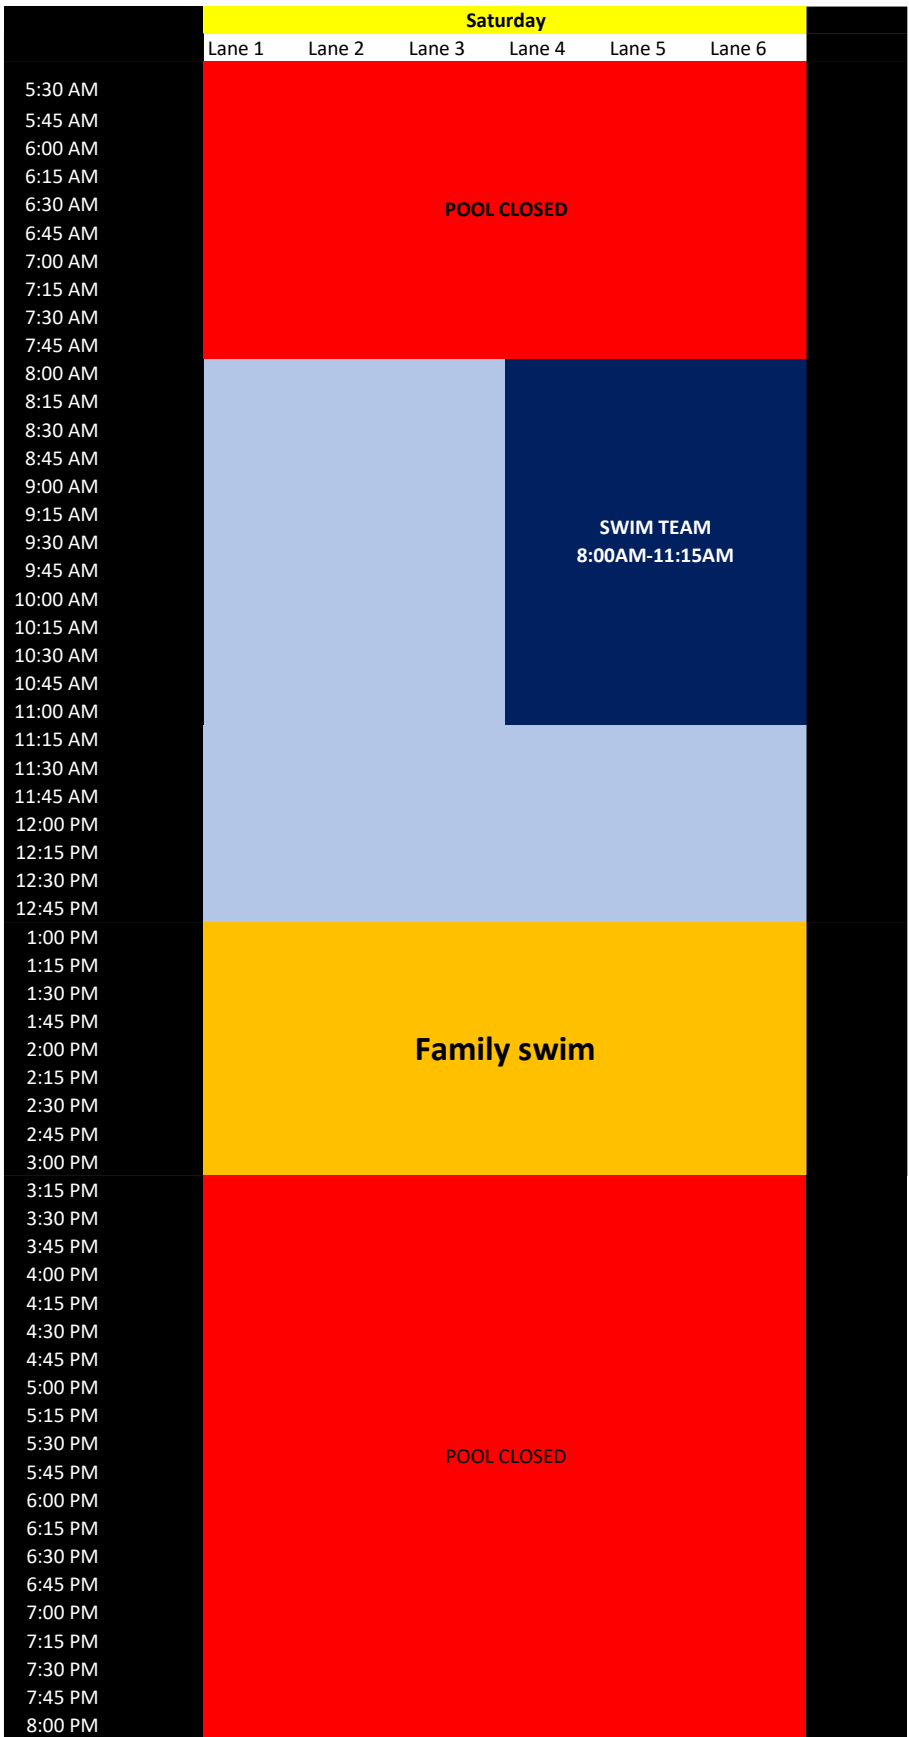

Saturday

Time	Lanes Available
8:00AM-11:15AM	3
11:15AM-1:00PM	6
1:00PM-3:00PM	Family Swim